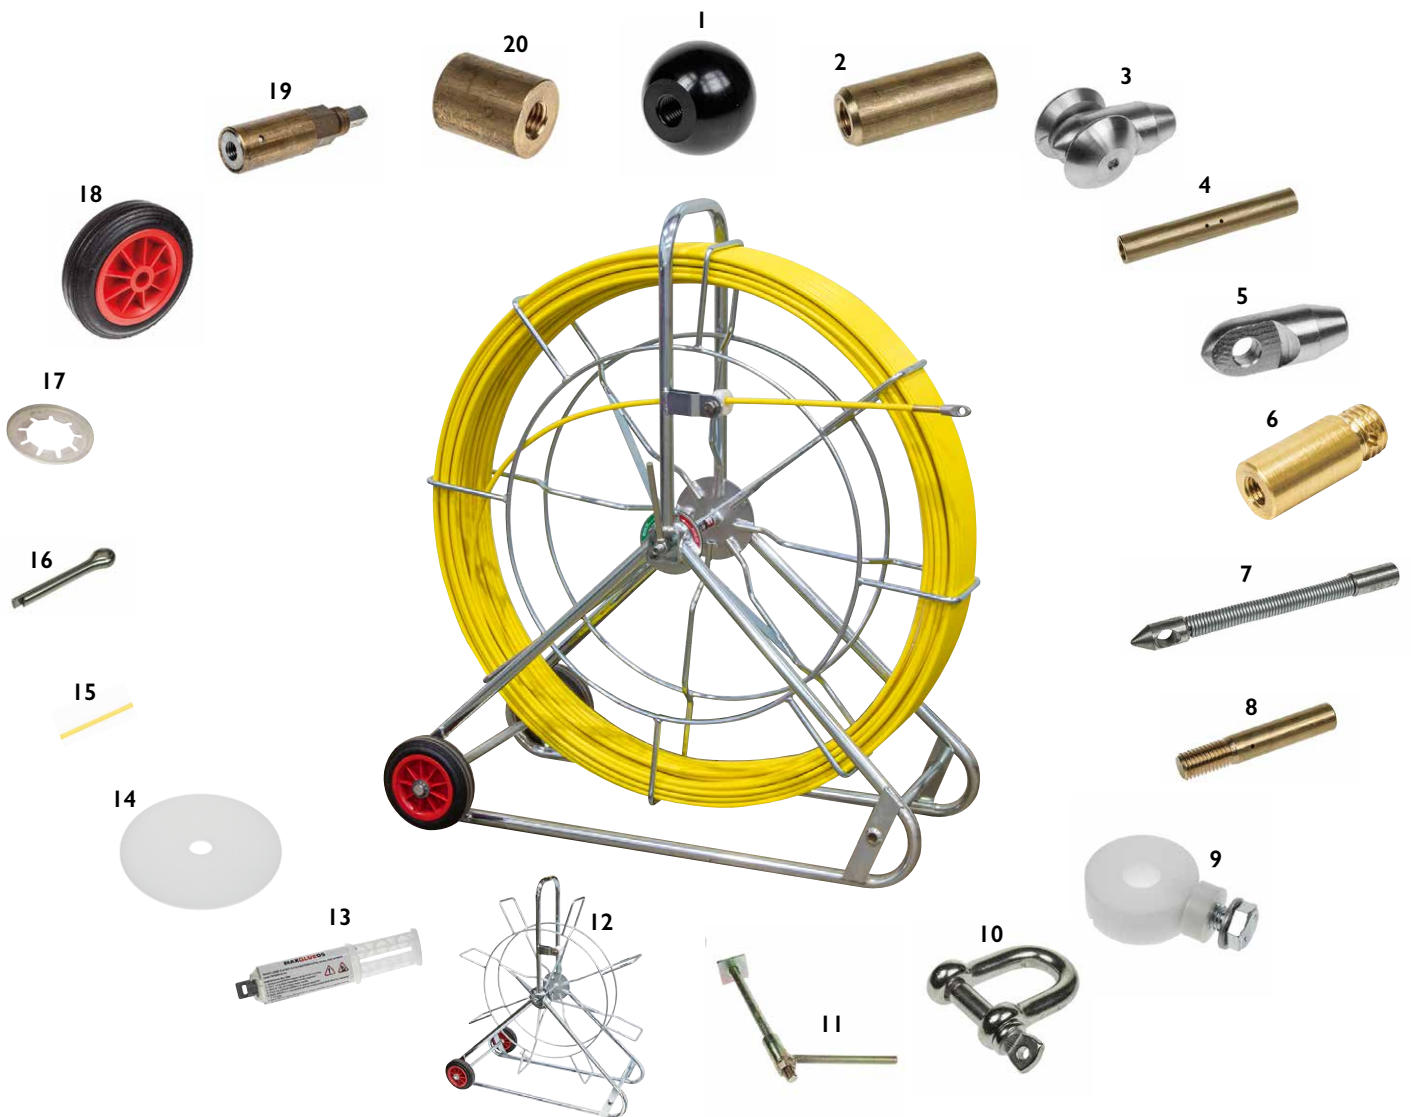

MAXICOBRA RODDING SYSTEM - 11mm diameter

REF	PRODUCT CODE	DESCRIPTION
1	MAXCO/BE4	Black ball end 40mm
2	MAXCOAD/911	Optional sonde adaptor for 9 / 11mm cobra
3	MAXCORGT	Roller guide tip for 9 / 11mm cobra
4	MAXCORK/11	Repair splice for 11mm rod
5	MAXCOGT	Aluminium guide tip for 11mm cobra rod
6	MAXCO/M12UN	Adaptor M12 to 3/4 universal
7	MAXCOFLE/SP	Optional flexi end spring. Replaces standard guide tip.
8	MAXCOEF/11	End fitting for 11mm rod. M12 thread
9	MAXCO/POLO-COMPLETE	Rod guiding eye complete.
10	MAXCOSSH	An optional stainless steel shackle to fit through the guide tip of the Maxicobra
11	MAXCOBH	Replacement brake handle for Maxicobra frame
12	MAXCOFR	Replacement frame for Maxicobra, complete with reel
13	MAXGLUE	Rapid epoxy glue. 24ml / 28g
14	MAXCOBD	Replacement brake disk for Maxicobra frame
15	MAXCO**S11	Spare 11mm rod (Replace ** with length in m e.g. 150)
16	MAXCOWSP	Replacement split pin for axle
17	2000579	Starlock washer for wheel axle
18	MAXCOWH	Replacement wheel for Maxicobra frame
19	MAXCO/M12LF	Adaptor M12 female to Lockfast
20	MAXCO/H2397	Adaptor universal 3/4" to M10 for 11mm rod