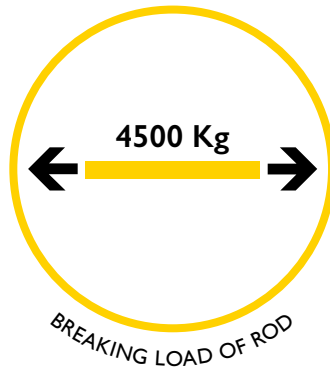

MEDI COBRA 9

ø9mm fibreglass rod
30m – 200m lengths

Ritelite's Medi Cobra conduit duct rodding systems provide a robust, compact, labour saving solution when installing cables in ducts, threading draw ropes through pipes or surveying drains with CCTV cameras.

Our high quality, fibreglass rod has a radially reinforced construction, is PP coated and spooled onto robust zinc plated steel frames with in-built parking brake. Total overall dimensions W 800mm x H 915mm x D 295mm.

Key Features

ROBUST
Robust, zinc plated steel frames

WHEELS
Wheels for ease of manoeuvrability

SAFETY BRAKE
Integral fully adjustable brake system fitted as standard

Standard System Lengths

PRODUCT CODE	DIAMETER	LENGTH	WEIGHT
MEDCO30C9	9mm	30m	14.73Kg
MEDCO40C9	9mm	40m	15.64Kg
MEDCO50C9	9mm	50m	16.55Kg
MEDCO60C9	9mm	60m	17.46Kg
MEDCO80C9	9mm	80m	19.28Kg
MEDCO100C9	9mm	100m	20Kg
MEDCO120C9	9mm	120m	22.92Kg
MEDCO150C9	9mm	150m	27.65Kg
MEDCO200C9	9mm	200m	29.1Kg