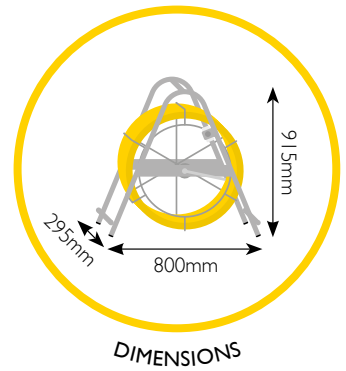

MEDI COBRA 9

ø9mm fibreglass rod
30m – 200m lengths

Ritelite's Medi Cobra conduit duct rodding systems provide a robust, compact, labour saving solution when installing cables in ducts, threading draw ropes through pipes or surveying drains with CCTV cameras.

Our high quality, fibreglass rod has a radially reinforced construction, is PP coated and spooled onto robust zinc plated steel frames with in-built parking brake. Total overall dimensions W 800mm x H 915mm x D 295mm.

Key Features

ROBUST
Robust, zinc plated steel frames

WHEELS
Wheels for ease of manoeuvrability

SAFETY BRAKE
Integral fully adjustable brake system fitted as standard

Standard System Lengths

PRODUCT CODE	DIAMETER	LENGTH	WEIGHT
MEDCO30C9	9mm	30m	14.73Kg
MEDCO40C9	9mm	40m	15.64Kg
MEDCO50C9	9mm	50m	16.55Kg
MEDCO60C9	9mm	60m	17.46Kg
MEDCO80C9	9mm	80m	19.28Kg
MEDCO100C9	9mm	100m	20Kg
MEDCO120C9	9mm	120m	22.92Kg
MEDCO150C9	9mm	150m	27.65Kg
MEDCO200C9	9mm	200m	29.1Kg