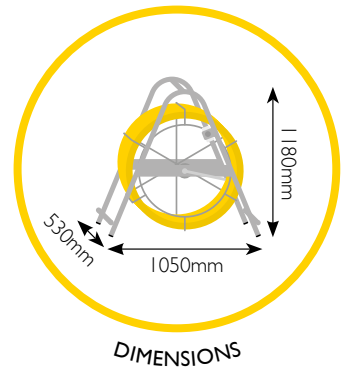

CABLE DUCT RODDING SYSTEMS

DATA SHEET

MAXI COBRA 14

ø 14mm fibreglass rod
80m - 200m lengths

Ritelite's Maxi Cobra conduit duct rodding systems provide a robust, compact, labour saving solution when installing cables in ducts, threading draw ropes through pipes or surveying drains with CCTV cameras.

Our high quality, fibreglass rod has a radially reinforced construction, is PP coated and spooled onto robust zinc plated steel frames with in-built parking brake. Total overall dimensions W 1050mm x H 1180mm x D 530mm.

Key Features

ROBUST
Robust, zinc plated steel frames

WHEELS
Wheels for ease of manoeuvrability

SAFETY BRAKE
Integral fully adjustable brake system fitted as standard

Standard System Lengths

PRODUCT CODE	DIAMETER	LENGTH	WEIGHT
MAXCO80C14	14mm	80m	21.12Kg
MAXCO100C14	14mm	100m	33.9Kg
MAXCO120C14	14mm	120m	46.68Kg
MAXCO150C14	14mm	150m	53.1Kg
MAXCO200C14	14mm	200m	63.8Kg