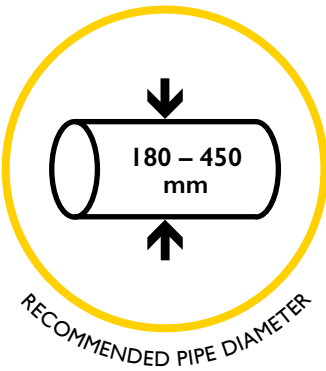

CABLE DUCT RODDING SYSTEMS

DATA SHEET

MAXI COBRA 14

ø 14mm fibreglass rod
80m - 200m lengths

Ritelite's Maxi Cobra conduit duct rodding systems provide a robust, compact, labour saving solution when installing cables in ducts, threading draw ropes through pipes or surveying drains with CCTV cameras.

Our high quality, fibreglass rod has a radially reinforced construction, is PP coated and spooled onto robust zinc plated steel frames with in-built parking brake. Total overall dimensions W 1050mm x H 1180mm x D 530mm.

Key Features

ROBUST
Robust, zinc plated steel frames

WHEELS
Wheels for ease of manoeuvrability

SAFETY BRAKE
Integral fully adjustable brake system fitted as standard

Standard System Lengths

PRODUCT CODE	DIAMETER	LENGTH	WEIGHT
MAXCO80C14	14mm	80m	21.12Kg
MAXCO100C14	14mm	100m	33.9Kg
MAXCO120C14	14mm	120m	46.68Kg
MAXCO150C14	14mm	150m	53.1Kg
MAXCO200C14	14mm	200m	63.8Kg

Other lengths available on request.

Spares & Accessories

MAXCOGT

Guide tip for Maxi Cobra

MAXCOEF/14

End fitting for 14mm rod

MAXCO/POLO-COMLETE

Rod guiding eye, complete