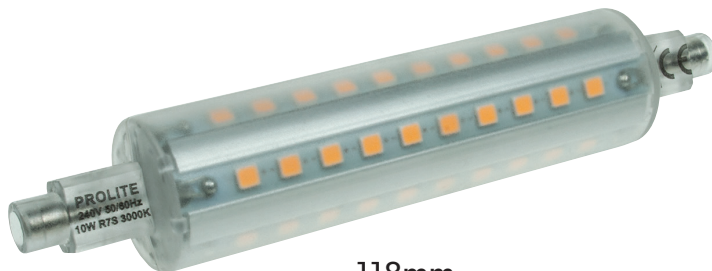

RITELITE
(SYSTEMS) LTD

DATA SHEET

LED Linear R7S Lamps

3000K Warm White

78mm

118mm

An LED replacement for linear halogen R7S lamps. Available in 78mm and 118mm these lamps will fit all linear halogen light fittings and offer superb energy savings.

- Highly efficient - rated A++
- 360 degree beam angle
- Non dimmable
- Provides instant full light
- Wide operating voltage range - 100-265V
- 3000K warm white
- Average life 40,000 hours

RoHS

PRODUCT CODE	LAMP TYPE	LUMENS	WATTAGE	CAP TYPE	DIMENSIONS
R7S/LED5L/5W/3K/78	78mm	800 Lm	5W	R7S	ø22 x 78mm
R7S/LED5L/10W/3K/118	118mm	1200 Lm	10W	R7S	ø22 x 118mm