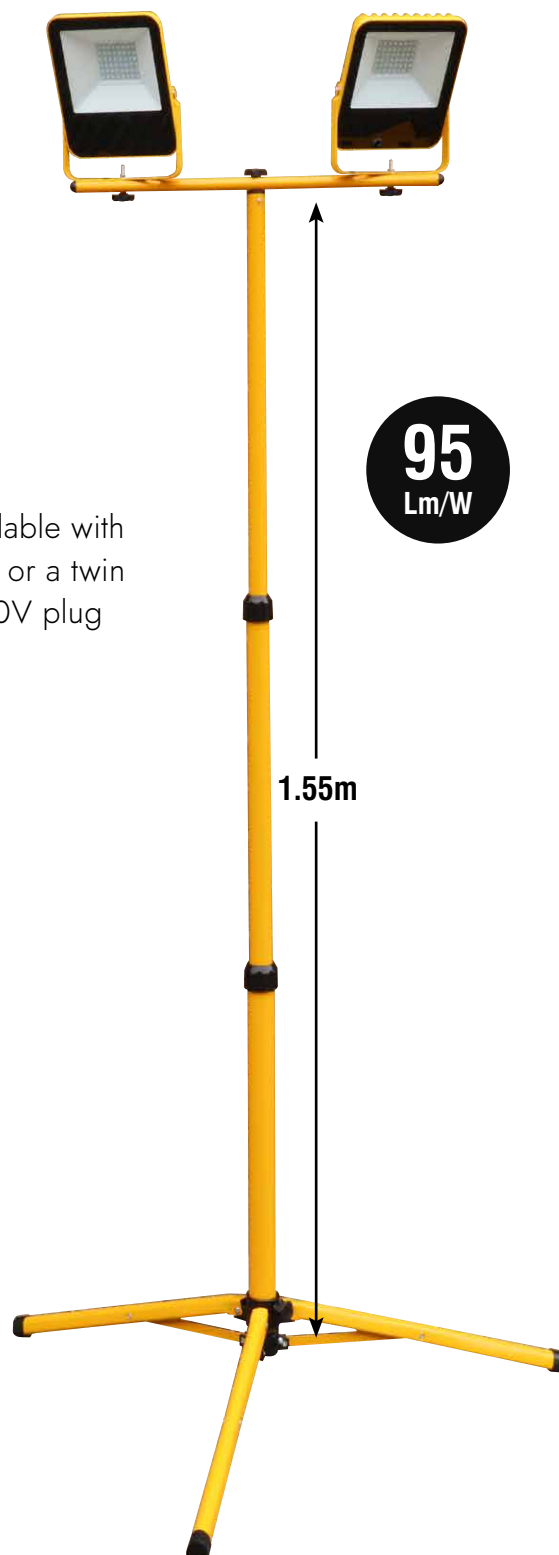

110V SITE FLOOD LIGHT & TRIPOD KITS

Low energy, long life LED replacement for halogen and metal halide flood lighting

Prolite's range of 110V LED tripod site light kits are available with 50W light heads and can be used as a single head unit or a twin head unit. All kits come complete with 3m leads and 110V plug as standard.

- Highly efficient - 95 Lm/W
- Daylight white 6000K light output
- IP65 rated for outdoor use
- CRI >80
- Input voltage - 110V 50Hz AC
- 90° x 110° beam angle
- 50,000 hour average life

30W LED Flood Light Heads

50W LED Flood Light Heads

PRODUCT CODE	DESCRIPTION	WATTAGE	LUMENS	DIMENSIONS (W x H x D)
SL/FLOODW/30WS/TRIPOD	Single 30W on Tripod	30W	3,600	158 x 178 x 46mm
SL/FLOODW30WT/TRIPOD	Dual 30W on Tripod	60W	7,200	158 x 178 x 46mm
SL/FLOODW/50WS/TRIPOD	Single 50W on Tripod	50W	8,000	188 x 210 x 46mm
SL/FLOODW50WT/TRIPOD	Dual 50W on Tripod	100W	16,000	188 x 210 x 46mm
SL/FLTRIPOD/TWIN	Tripod	N/A	N/A	80 x 1550 x 80mm